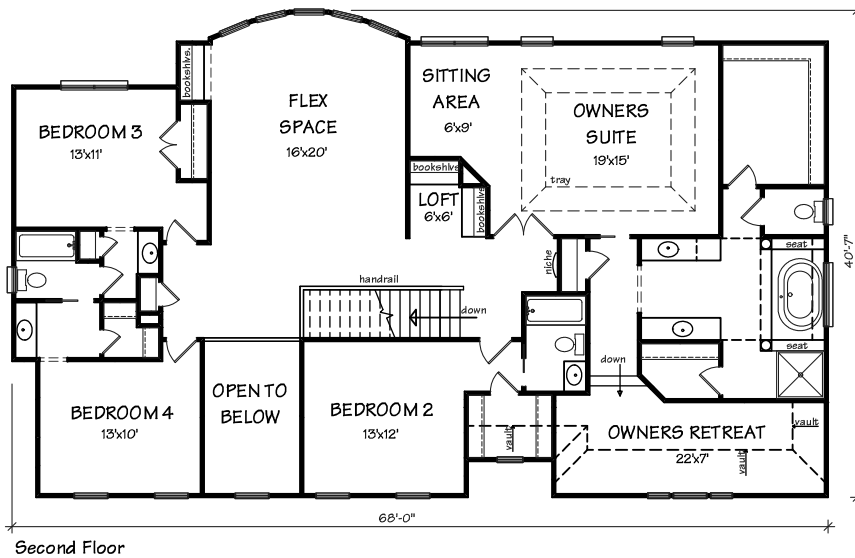

# The Chaucer

4150+ sq. ft.

15Nov2007

The Architectural Group at John Wieland Homes is constantly improving our home plans. As a result built within certain construction tolerances, the dimensions and certain other aspects of the home as constructed may vary slightly from what is depicted on this drawing.