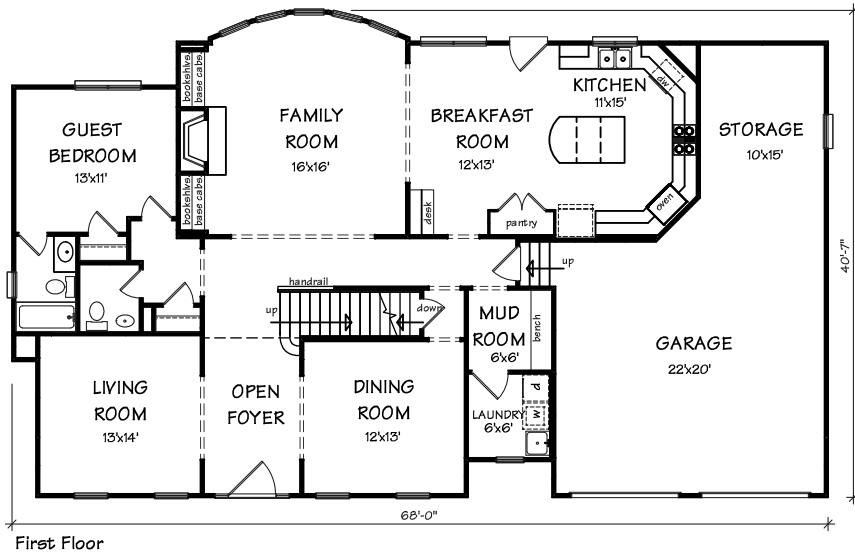

# The Chaucer

4150+ sq. ft.

15Nov2007

The Architectural Group at John Wieland Homes is constantly improving our home plans. As a result built within certain construction tolerances, the dimensions and certain other aspects of the home as constructed may vary slightly from what is depicted on this drawing.